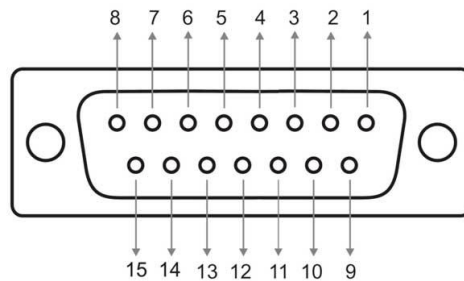

RADONIX PC-Pro

Connection between RadonixPC-Pro and Panasonic Minas-LIQI Series

RadonixPC-Pro (DB15F)

RadonixPC-Pro Pins	Description	Minas-LIQI Pins
1	VCC +24 V	1
2	Direction -	23
3	Direction +	22
4	Pulse -	21
5	Pulse +	20
6	Servo On	2
7	Ready	10
8	Encoder Zero	19
9	Alarm Reset	3
10	Ground	
11	Ground	6
12	Ground	7
13	Ground	11
14	Ground	12
15	Ground	